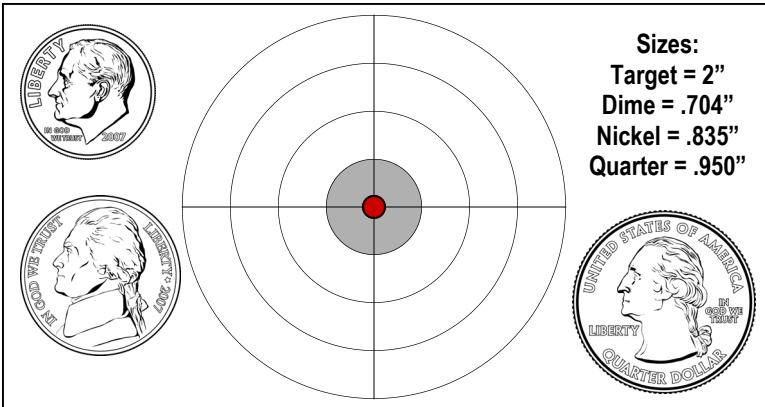

Sizes:
Target = 2"
Dime = .704"
Nickel = .835"
Quarter = .950"

Sizes:
Target = 2"
Dime = .704"
Nickel = .835"
Quarter = .950"

Sizes:
Target = 2"
Dime = .704"
Nickel = .835"
Quarter = .950"

Sizes:
Target = 2"
Dime = .704"
Nickel = .835"
Quarter = .950"