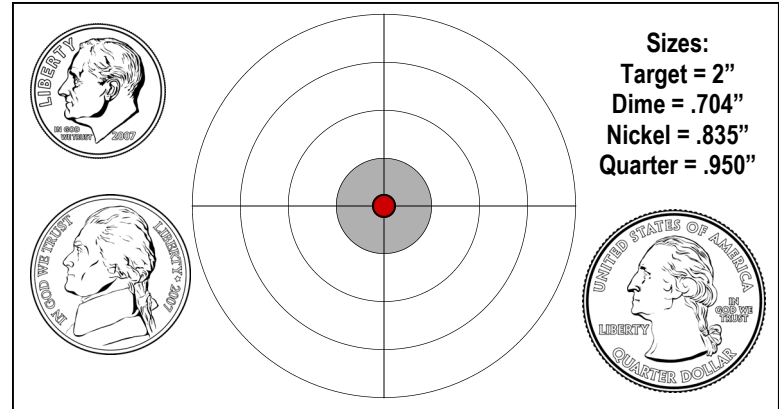

Sizes:
Target = 2"
Dime = .704"
Nickel = .835"
Quarter = .950"

Sizes:
Target = 2"
Dime = .704"
Nickel = .835"
Quarter = .950"

Sizes:
Target = 2"
Dime = .704"
Nickel = .835"
Quarter = .950"

Sizes:
Target = 2"
Dime = .704"
Nickel = .835"
Quarter = .950"