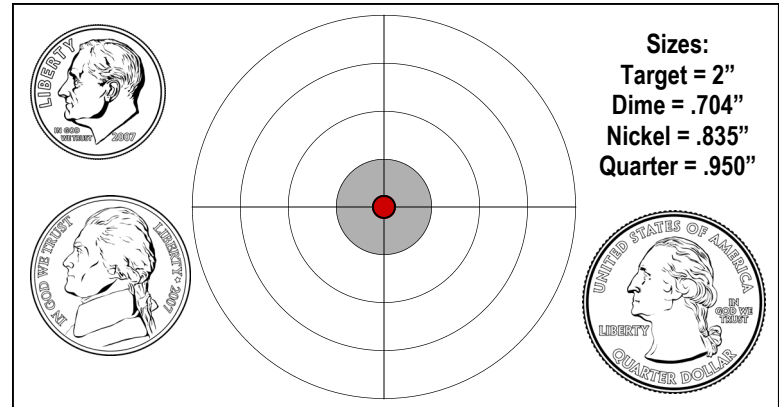

Sizes:
Target = 2"
Dime = .704"
Nickel = .835"
Quarter = .950"

Sizes:
Target = 2"
Dime = .704"
Nickel = .835"
Quarter = .950"

Sizes:
Target = 2"
Dime = .704"
Nickel = .835"
Quarter = .950"

Sizes:
Target = 2"
Dime = .704"
Nickel = .835"
Quarter = .950"